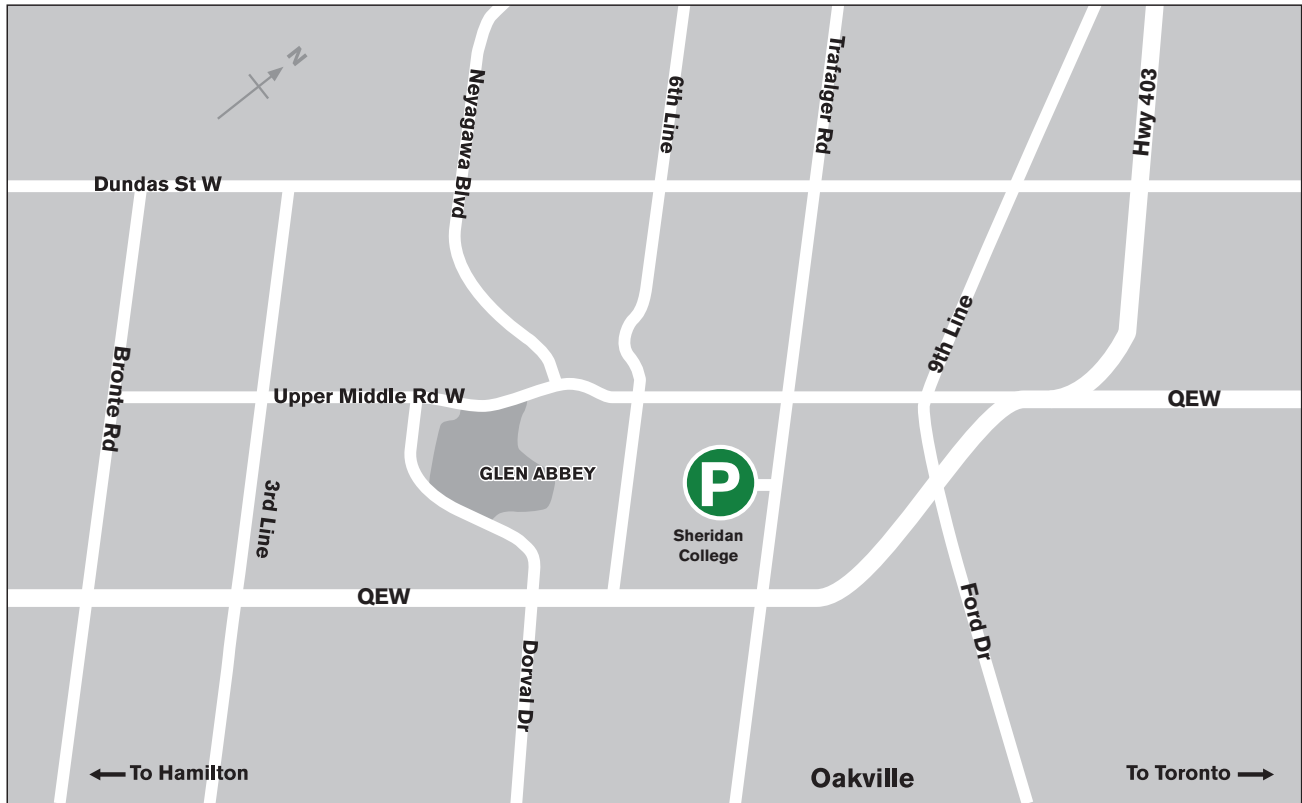

Public and Corporate Parking will be available on Monday at Sheridan College.
Visit rbccanadianopen.com for the most up-to-date parking information.

Monday

Sheridan College – Enter off of Trafalgar Rd.

NOTICE TO SPECTATORS BACKPACKS/PERSONAL BAGS PROHIBITED